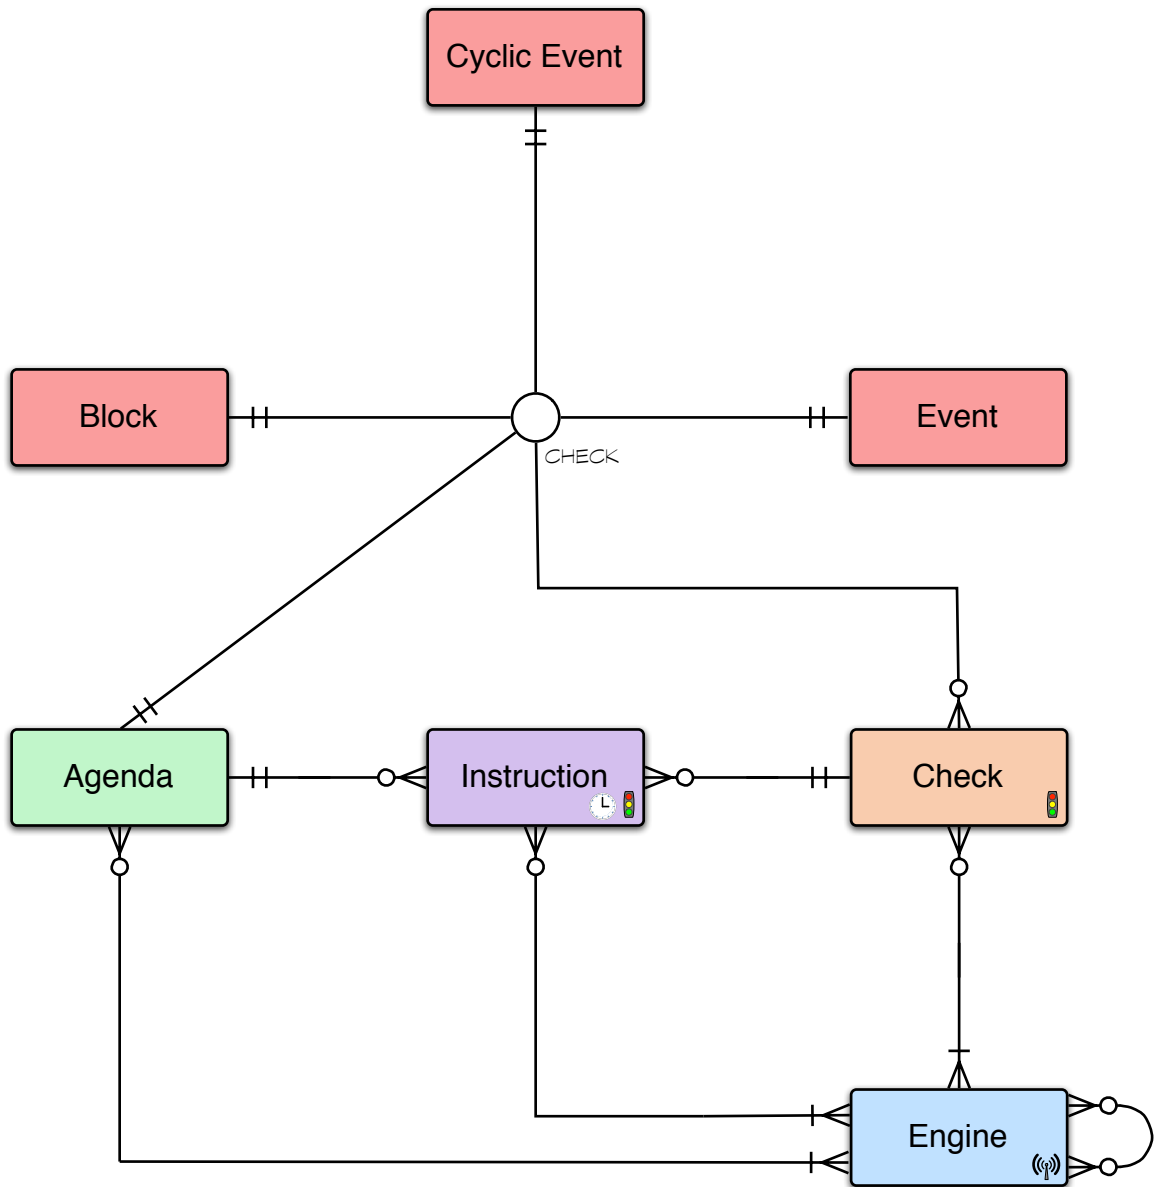

OSID RULES CHECK MODEL

LEGEND